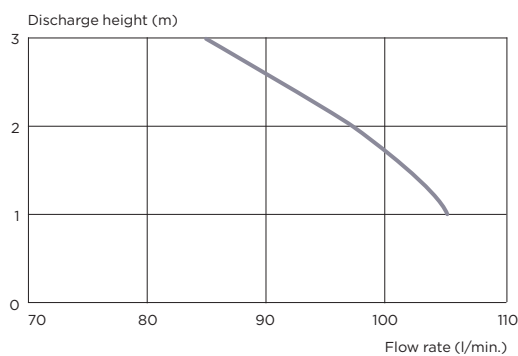

CONNECTION POSSIBLE

PUMPING DISTANCE

WARRANTY

Product Code:
1081

Barcode:
EAN 3308814399011

SANIFLO

SANICOMPACT®

Ultra compact unit: 430mm deep.
Small discharge pipework: 32 mm.
Flow rate: 100L/min.

Ideal for a compact space.
Able to add a basin to this small WC.
Low level noise: 51dB(A).

SEMI-TRANSPARENT VIEW

TECHNICAL FEATURES

Number of inlets available	1
Ø inlet	40 mm
Ø discharge pipework	32 mm
Flow rate	100L/min
Motor power	550 W
Voltage	220-240 V/50 Hz
Electrical class	Single phase
Sound level	51dB(A)

PACKAGING

SANICOMPACT
Non-return valve
Floor fixings provided

PUMP CURVE

DIMENSIONS

For more technical information visit, www.saniflo.co.uk.