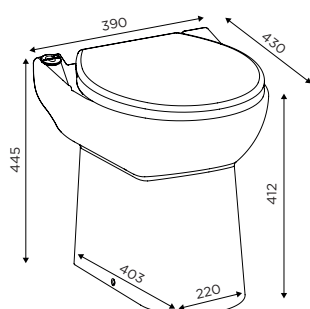

CONNECTION POSSIBLE

PUMPING DISTANCE

WARRANTY

Product Code:
1081

Barcode:
EAN 3308814399011

SANIFLO

SANICOMPACT®

Ultra compact unit: 430mm deep.
Small discharge pipework: 32 mm.
Flow rate: 100L/min.

Ideal for a compact space.
Able to add a basin to this small WC.
Low level noise: 51dB(A).

SEMI-TRANSPARENT VIEW

TECHNICAL FEATURES

Number of inlets available	1
Ø inlet	40 mm
Ø discharge pipework	32 mm
Flow rate	100L/min
Motor power	550 W
Voltage	220-240 V/50 Hz
Electrical class	Single phase
Sound level	51dB(A)

PACKAGING

SANICOMPACT
Non-return valve
Floor fixings provided

PUMP CURVE

DIMENSIONS

For more technical information visit, www.saniflo.co.uk.